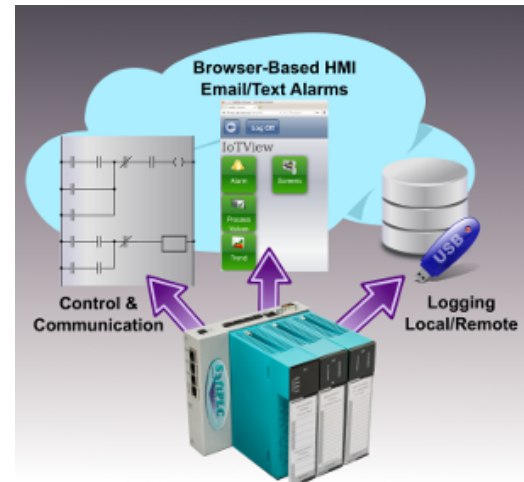

NEW! IoTPAC

Not "just another" combined PLC & HMI!

SoftPLC's IoTPAC is a new standard for automation, providing both a full-feature PAC and SCADA on embedded, low-cost hardware platforms. An IoTPAC saves hardware/software cost, panel space, maintenance and provides a host of other benefits.

Ideally suited for M2M / IoT (*Internet of Things*) applications, the IoTPAC can be installed in the harshest environments. Customers can use any web browser locally or via the internet as the operator interface - from a PC, SmartPhone or tablet.